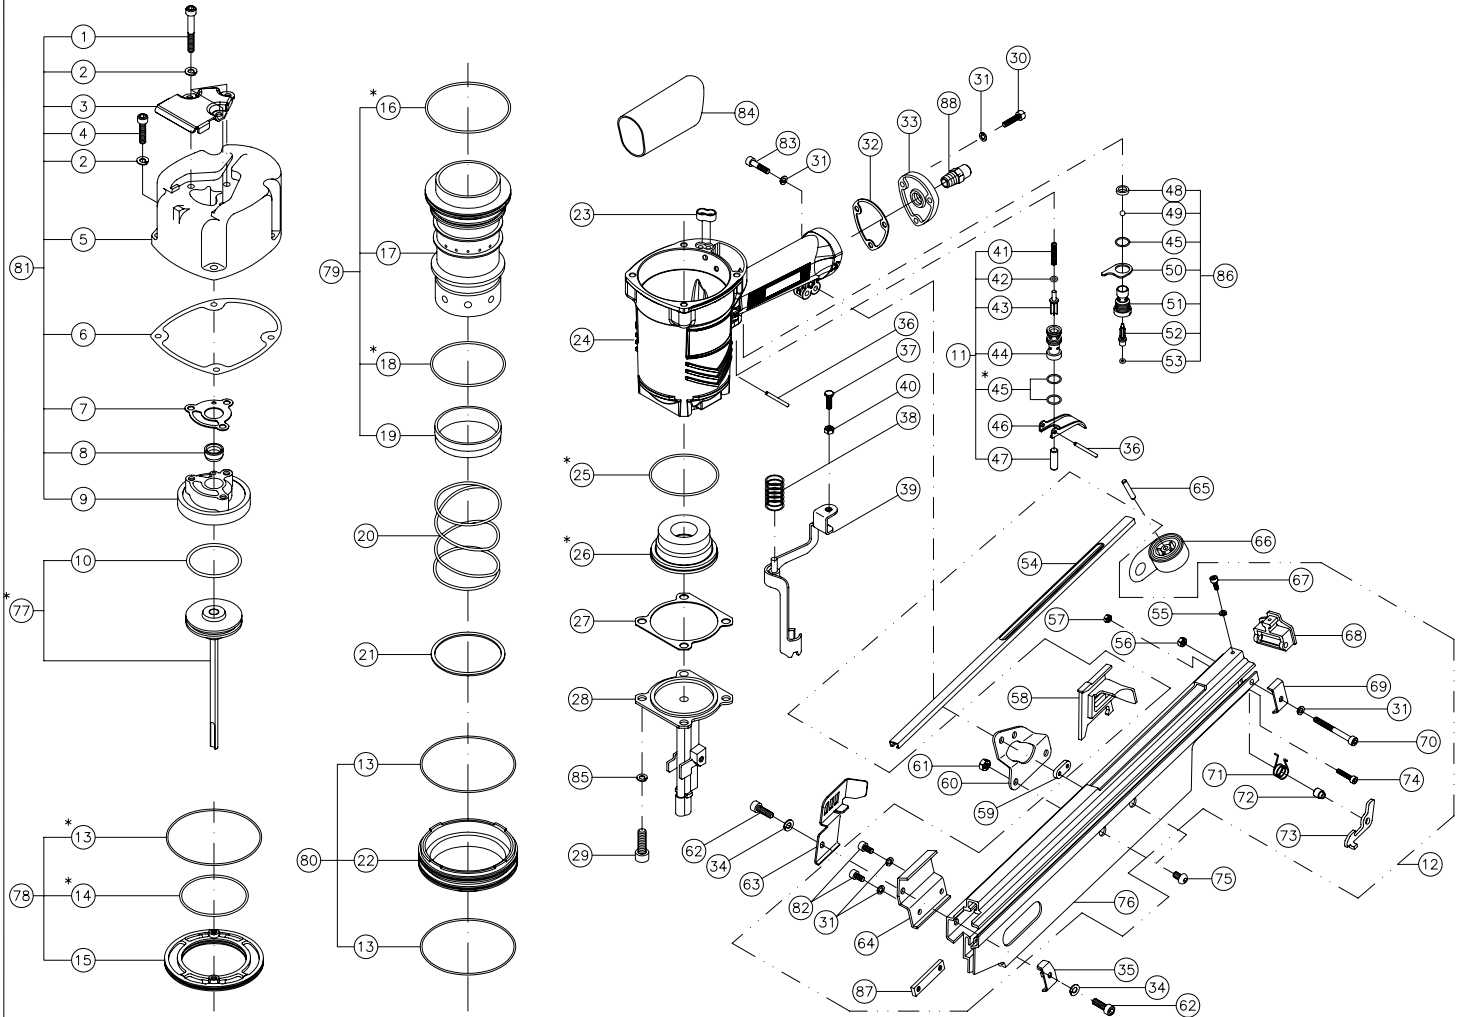

Parts List For Model Name: CAMARADA™

ITEM NO.	PART NO.	DESCRIPTION	ITEM NO.	PART NO.	DESCRIPTION	ITEM NO.	PART NO.	DESCRIPTION
1	AM001	NYLOCK SCREW M6*45	31	AM032	WASHER #5*1.2t	61	AM103	NYLON NUT M6
2	AM002	WASHER #6*1.5t	32	AM035	GASKET	62	AM070	NYLOCK SCREW M6*18
3	AM003	EXHAUST COVER	33	AM034	TAIL COVER	63	CA010	CATCH COVER
4	AM004	NYLOCK SCREW M6*25	34	AM089	WASHER #6*1.2t	64	CA011	GUARD COVER
5	AM005	CAP, MAIN BODY ASS'Y	35	CA003	FRONT STOPPER	65	AM056	PIN '4.5*23.7
6	AM006	GASKET	36	AM036	SPRING PIN 3*30	66	CA013	RIBBON SPRING ASS'Y
7	AM007	GASKET	37	AM037	SCREW M5*16	67	CA014	NYLOCK SCREW M4*10
8	AM008	EXHAUST VALVE	38	AM039	COMPRESSION SPRING	68	CA015	TAIL COVER
9	AM009	EXHAUST VALVE SET	39	CA004	RELEASE CATCH	69	CA016	END STOPPER
10	CA001	O-RING 49.7*3.5	40	AM038	HEX. NUT M5	70	CA017	SCREW M5*50
11	AM011	TRIGGER VALVE GUIDE ASS'Y KIT	41	AM043	COMPRESSION SPRING	71	AM100	SPECIAL SPRING
12	CA012	MAGAZINE SET	42	AM044	O-RING 3.8*1.9	72	AM101	SPACER
13	AM013	O-RING 90*2	43	AM045	PLUNGER	73	AM065	STOPPER
14	AM014	O-RING 63*2.5	44	AM046	TRIGGER VALVE GUIDE	74	CA018	SCREW M4*20
15	AM015	UPPER CYLINDER HOLDER	45	AM047	O-RING 11.8*1.5	75	CA019	BHSC SCREW M6*10
16	AM016	O-RING 79.3*2.5	46	AM048	TRIGGER	76	CA020	MAGAZINE
17	AM017	CYLINDER	47	AM049	PIN 7*22.3	77	CA021	PISTON SET
18	AM018	O-RING 69.3*2.5	48	AM050	SEAL, AIR	78	AM078	CYLINDER HOLDER ASS'Y
19	AM019	RING	49	AM051	BALL	79	AM041	CYLINDER SET
20	AM020	COMPRESSION SPRING	50	AM052	WASHER	80	AM030	CYLINDER GUIDE ASS'Y
21	AM021	WASHER 72*65*1.5	51	AM053	TRIGGER VALVE	81	AM081	CAP ASS'Y KIT
22	AM022	LOWER CYLINDER GUIDE	52	AM054	CATCH PLUNGER	82	CA022	NYLOCK SCREW M5*10
23	AM023	SEAL, AIR	53	AM055	O-RING 2.9*1.8	83	CA023	SCREW M5*22
24	AM024	BODY	54	CA005	NAIL RAIL	84	AM076	HANDLE GRIP
25	AM025	O-RING 63.9*2.5	55	CA006	WASHER #4*1.2t	85	AM079	WASHER #8*2t
26	AM026	BUMPER	56	AM061	NYLON NUT M5	86	AM080	TRIGGER VALVE ASS'Y KIT
27	AM027	GASKET	57	AM059	NYLON NUT M4	87	CA024	GUARD HOLDER
28	CA002	OUTLET SITE	58	CA007	PUSHER	88	AM033	AIR PLUG
29	AM029	NYLOCK SCREW M8*20	59	CA008	LOCK HOLDER			
30	AM031	NYLOCK SCREW M5*20	60	CA009	SUPPORT			