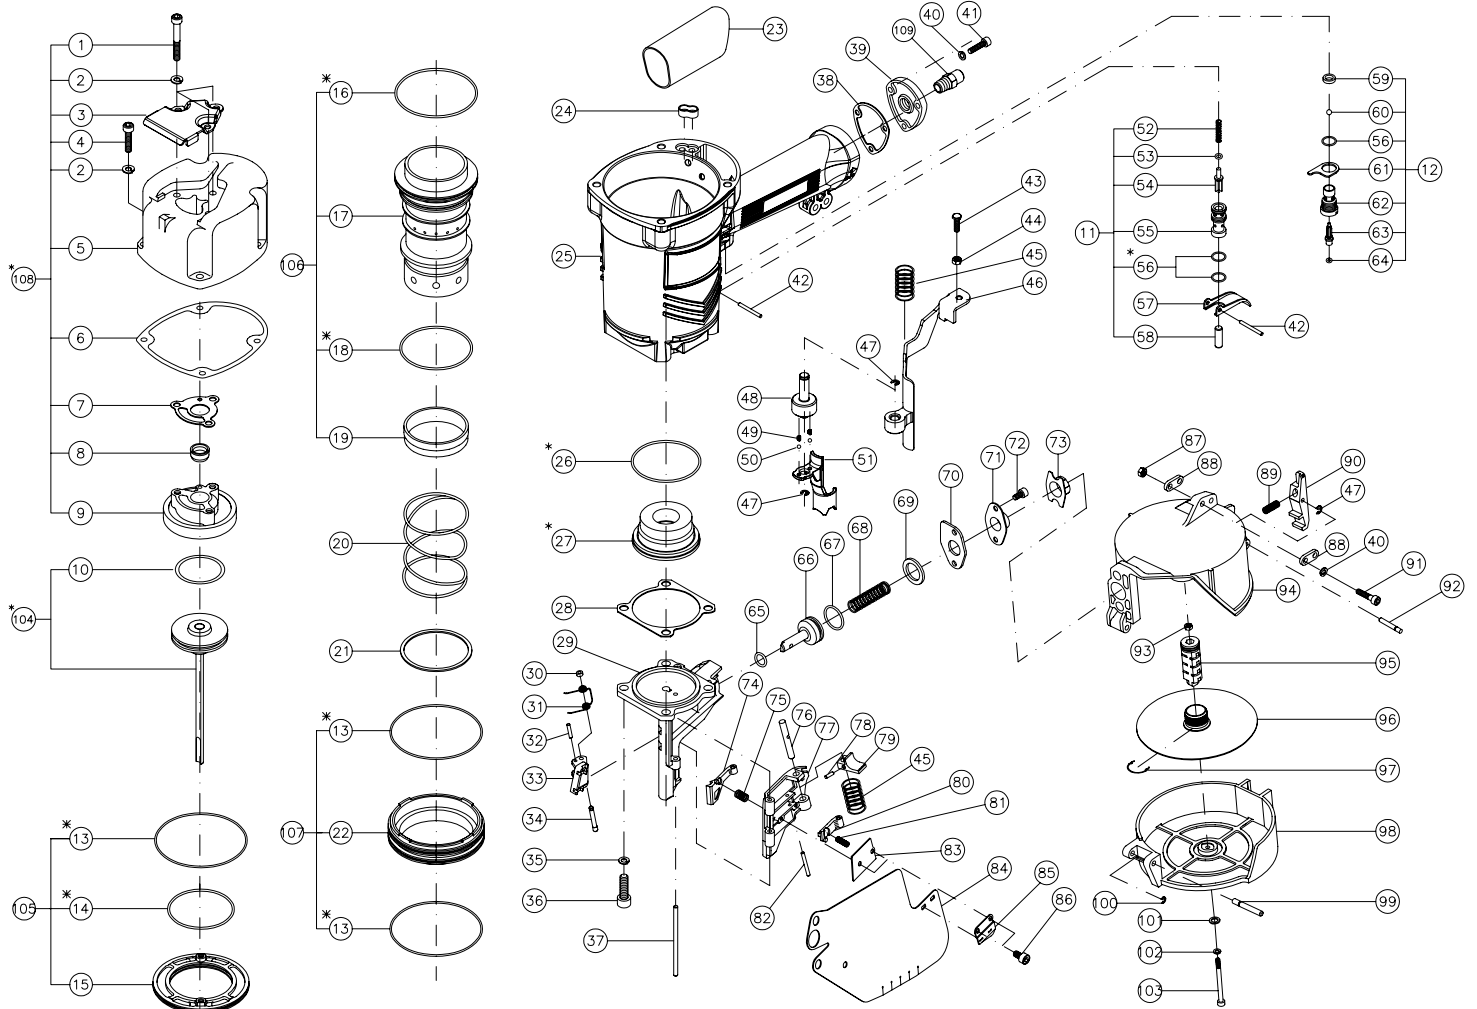

Parts List for Model Name: ROLLO™

ITEM NO.	PART NO.	DESCRIPTION	ITEM NO.	PART NO.	DESCRIPTION	ITEM NO.	PART NO.	DESCRIPTION
1	AM001	NYLOCK SCREW M6*45	38	AM035	GASKET	75	RL026	SPRING
2	AM002	WASHER #6*1.5t	39	AM034	TAIL COVER	76	RL027	LOCK PIN '6*44.5
3	AM003	EXHAUST COVER	40	AM032	WASHER #5*1.2t	77	RL028	OUTLET SITE COVER
4	AM004	NYLOCK SCREW M6*25	41	AM031	NYLOCK SCREW M5*20	78	RL029	SPRING PIN 3*10
5	RL001	TOP CAP & SCREW SET	42	AM036	SPRING PIN 3*30	79	RL030	LOCK PIN
6	AM006	GASKET	43	AM037	SCREW M5*16	80	RL031	UPPER RATCHET PAWL
7	AM007	GASKET	44	AM038	HEX. NUT M5	81	RL032	SPRING
8	AM008	EXHAUST VALVE	45	AM039	COMPRESSION SPRING	82	RL033	SPRING PIN 3*28
9	RL002	EXHAUST VALVE SET	46	RL011	LOWER SAFETY B	83	RL034	SPRING COVER
10	AM010	O-RING 49.7*3.5	47	RL012	E-RING φ3	84	RL035	NAIL GUARD
11	AM011	TRIGGER VALVE GUIDE ASS'Y KIT	48	RL013	THREADED THUMB WHEEL	85	RL036	GUARD HOLDER
12	AM080	TRIGGER VALVE ASS'Y KIT	49	RL014	SPRING COMPRESSION	86	RL037	SCREW M4*10
13	AM013	O-RING 90*2	50	RL015	STEEL BALL	87	AM061	NYLON NUT M5
14	AM014	O-RING 63*2.5	51	RL016	LOWER SAFETY A	88	RL038	LOCK HOLDER
15	AM015	UPPER CYLINDER HOLDER	52	AM043	COMPRESSION SPRING	89	RL039	SPRING
16	AM016	O-RING 79.3*2.5	53	AM044	O-RING 3.8*1.9	90	RL040	CLICK LEVER
17	AM017	CYLINDER	54	AM045	PLUNGER	91	RL041	SCREW M5*35
18	AM018	O-RING 69.3*2.5	55	AM046	TRIGGER VALVE GUIDE	92	RL042	STOPPER PIN '4*29
19	AM019	RING	56	AM047	O-RING 11.8*1.5	93	AM059	NYLON NUT M4
20	AM020	COMPRESSION SPRING	57	AM048	TRIGGER	94	RL043	NAIL COVER
21	AM021	WASHER 72*65*1.5	58	AM049	PIN 7*22.3	95	RL044	LEVEL SHAFT
22	AM022	LOWER CYLINDER GUIDE	59	AM050	SEAL, AIR	96	RL045	DISC FOR NAIL SET
23	AM076	HANDLE GRIP	60	AM051	BALL	97	RL046	RATCHET SPRING
24	AM023	SEAL, AIR	61	AM052	WASHER	98	RL047	MAGAZINE
25	RL003	BODY	62	AM053	TRIGGER VALVE	99	RL048	LOCK PIN '5*37
26	AM025	O-RING 63.9*2.5	63	AM054	CATCH PLUNGER	100	RL049	E-RING φ4
27	AM026	BUMPER	64	AM055	O-RING 2.9*1.8	101	AM098	WASHER 7.3*4.7*0.8
28	AM027	GASKET	65	RL017	O-RING 9*2.5	102	CA006	WASHER #4*1.2t
29	RL004	OUTLET SITE	66	RL018	FEED PISTON	103	RL050	SCREW M4*50
30	RL005	PIN RETAINER '6*2.9	67	RL019	O-RING 21.8*2.4	104	RL051	PISTON SET
31	RL006	LOCK SPRING	68	RL020	SPRING	105	AM078	CYLINDER HOLDER ASS'Y
32	RL007	SPRING PIN 3*16	69	RL021	BUMPER GASKET	106	AM041	CYLINDER SET
33	RL008	PUSHER	70	RL022	VALVE COVER PLATE	107	AM030	CYLINDER GUIDE ASS'Y
34	RL009	PIN '4.5*30.5	71	RL023	PISTON STOPPER	108	RL052	EXHAUST COVER ASS'Y KIT
35	AM079	WASHER #8*2t	72	CA022	NYLOCK SCREW M5*10	109	AM033	AIR PLUG
36	AM029	NYLOCK SCREW M8*20	73	RL024	HOLDER COVER			
37	RL010	PIN '4*82	74	RL025	LOWER RATCHET PAWL			